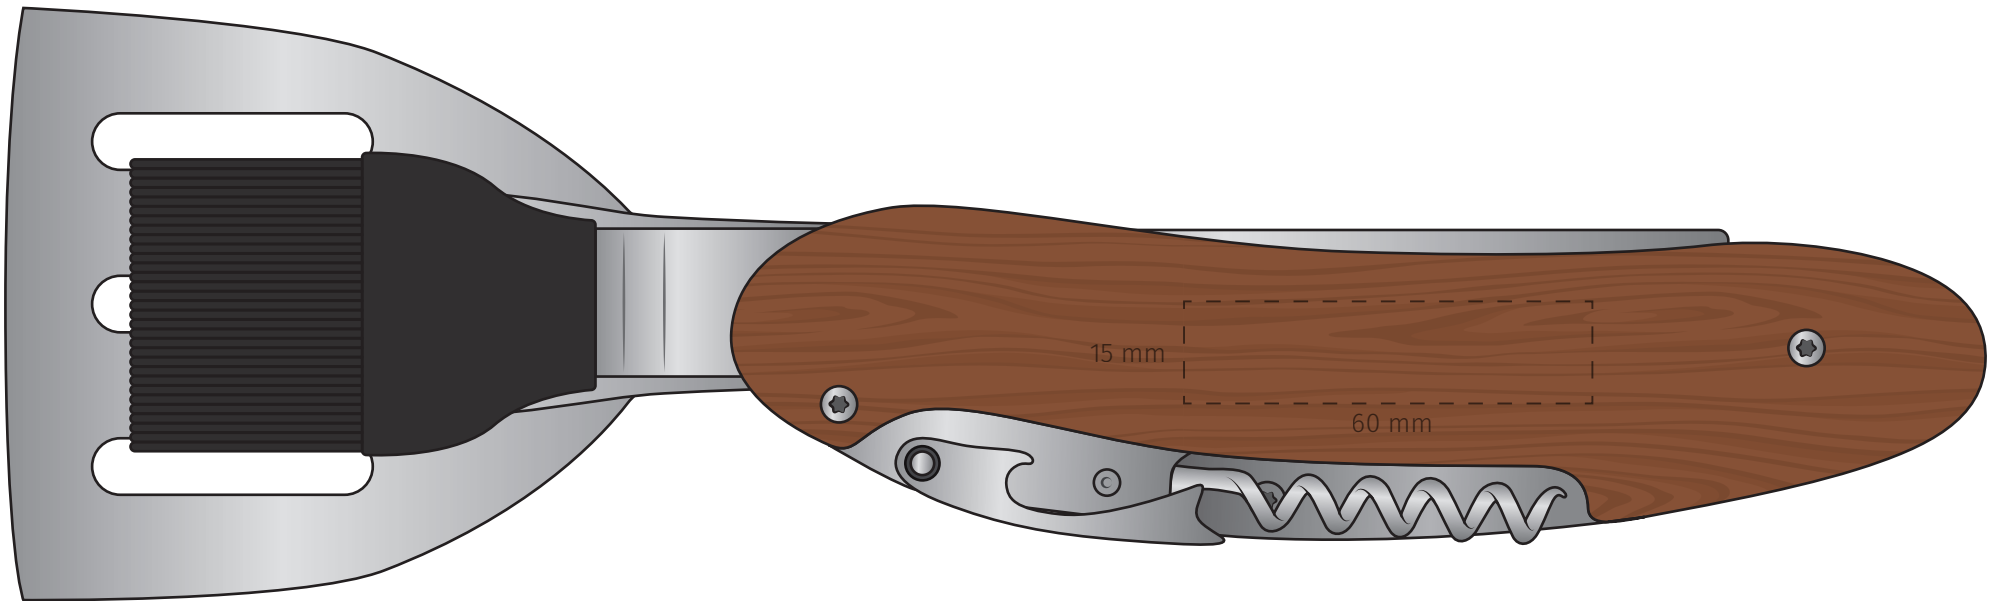

TEMPLATE:
■ MULTI FUNCTION BBQ TOOL

SCREENPRINT

Item shown at 90% actual size when viewed on A4 paper

BRANDING

Pad print, Screenprint: Maximum branding area 60 x 15 mm

TEMPLATE:
■ MULTI FUNCTION BBQ TOOL

ENGRAVE

Item shown at 90% actual size when viewed on A4 paper

BRANDING

Engrave: Maximum branding area 100 x 15 mm