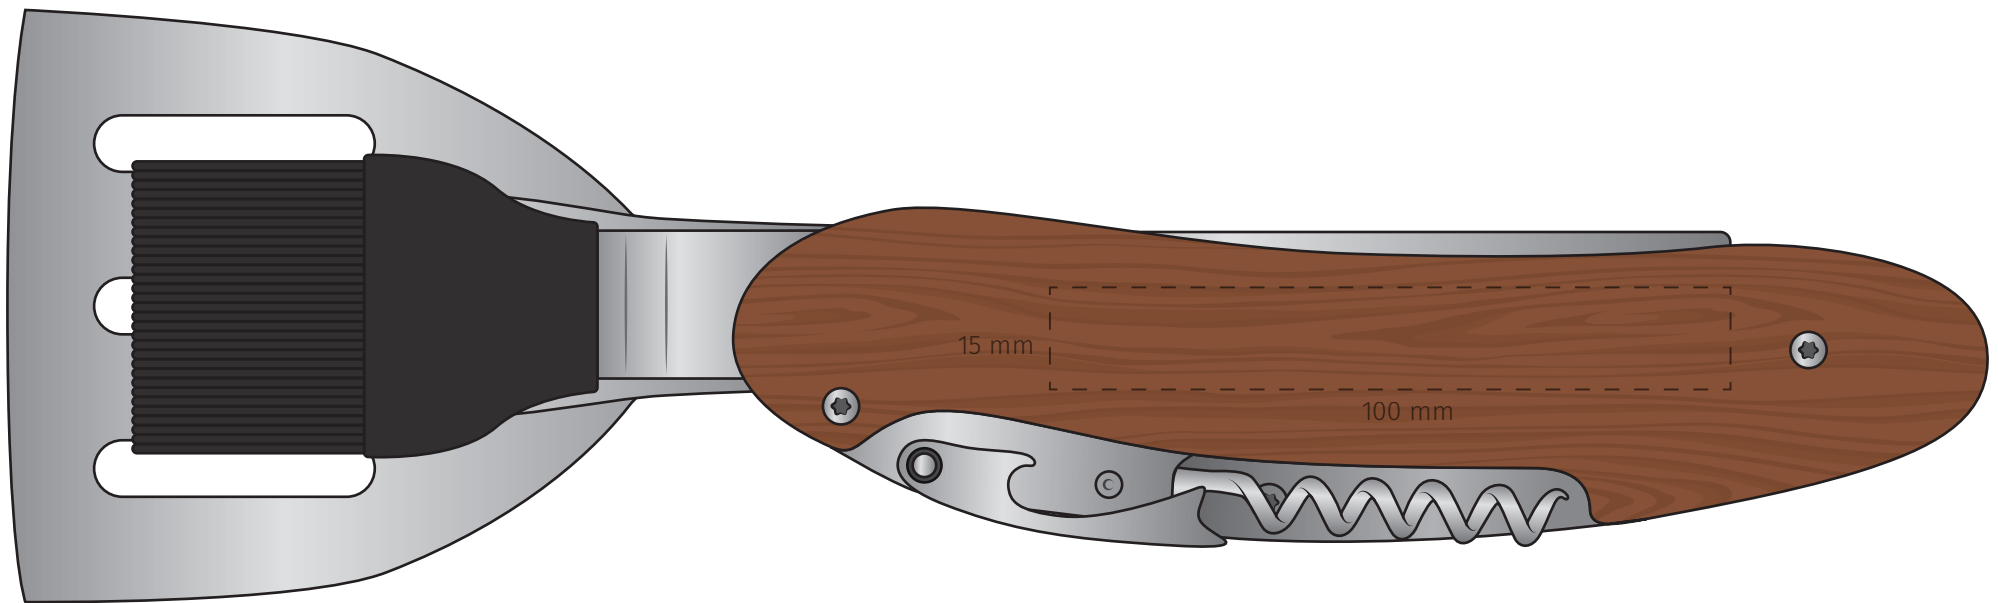

TEMPLATE:
■ MULTI FUNCTION BBQ TOOL

SCREENPRINT

Item shown at 90% actual size when viewed on A4 paper

BRANDING

Pad print, Screenprint: Maximum branding area 60 x 15 mm

TEMPLATE:
■ MULTI FUNCTION BBQ TOOL

ENGRAVE

Item shown at 90% actual size when viewed on A4 paper

BRANDING

Engrave: Maximum branding area 100 x 15 mm